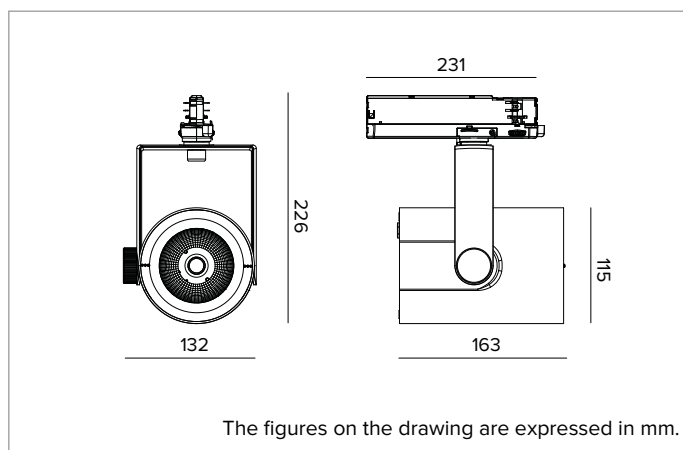

T032MFR930CADB | RAY 115

Professional adjustable LED projector

		3000K	H(m)	D(m)	E _{max} (lx)
		Ra90		25°	
		Fixture Power	41W	1	0.44
		Source Flux	4767lm	2	0.88
		Fixture Flux	4035lm	3	1.32
		Efficacy	97lm/W	4	1.76
TS833	I _{max} =3401cd/klm	I _{max}	16214cd	5	2.20

Optic: REFLECTOR

Beam angles: FL

Optical efficiency: 85%

Fixture flux: 4035lm

Luminous efficacy: 97lm/W

Photobiological safety: Compliant with RG1 low risk group

MECHANICAL CHARACTERISTICS

Painted die-cast aluminium body. Black painted polycarbonate front ring. Adjustable from 0° to -90° on the vertical plane and 359° on the horizontal plane. Mechanical beam locking system on the vertical plane and friction beam locking system on the horizontal plane. The centre of gravity always remains in axis with the track regardless of the aiming.

Colour and finish: Deep black

Dimensions: 115

Weight: 1.2Kg

Degree of protection: IP20

ELECTRICAL CHARACTERISTICS

CASAMBI electronic driver integrated into the track adapter.

Fixture Power: 41W

Power supply: 220-240Vac 50/60Hz